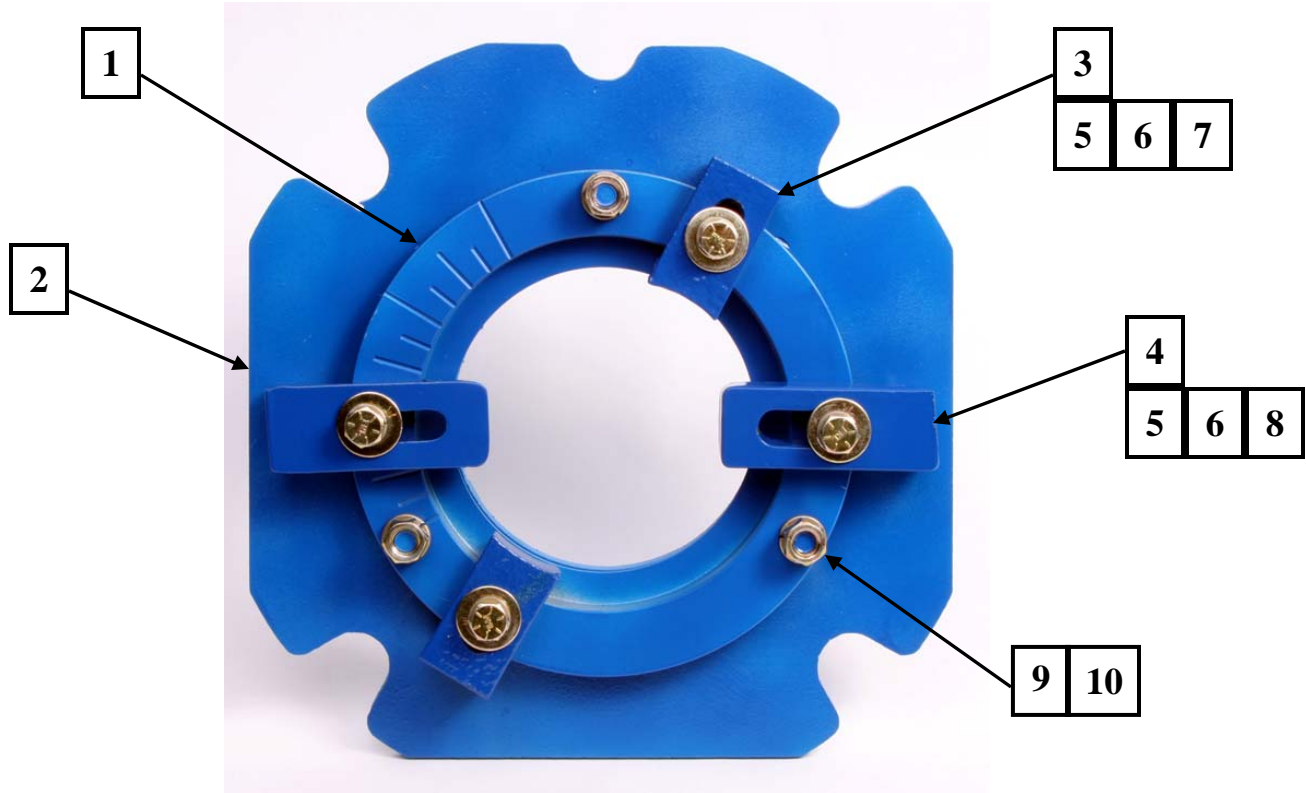

8" High Life Wheel Upgrade Kit Parts List

Item Number	Part Number	Description	List Price	Qty	
				Req'd	Extended
1	PA-10937	Control Cage Support Bracket	$85.00	1	$85.00
2	PG-10337	Control Cage Mounting Bracket	$135.00	1	$135.00
3	6940730	Control Cage Clamp	$30.24	2	$60.48
4	PA-10948	Feed Spout Clamp	$15.00	2	$30.00
5	5001030	5/16" Flat Washer	$0.25	4	$1.00
6	5001140	5/16" Lock Washer	$0.25	4	$1.00
7	5001900	5/16" x 1" Bolt	$1.00	2	$2.00
8	5001910	5/16" x 1-1/4" Bolt	$1.25	2	$2.50
9	5000600	3/8" Hex Nut	$0.50	3	$1.50
10	5001150	3/8" Lock Washer	$0.35	3	$1.05
				Total Value	$319.53
				Dist Price	$99.00